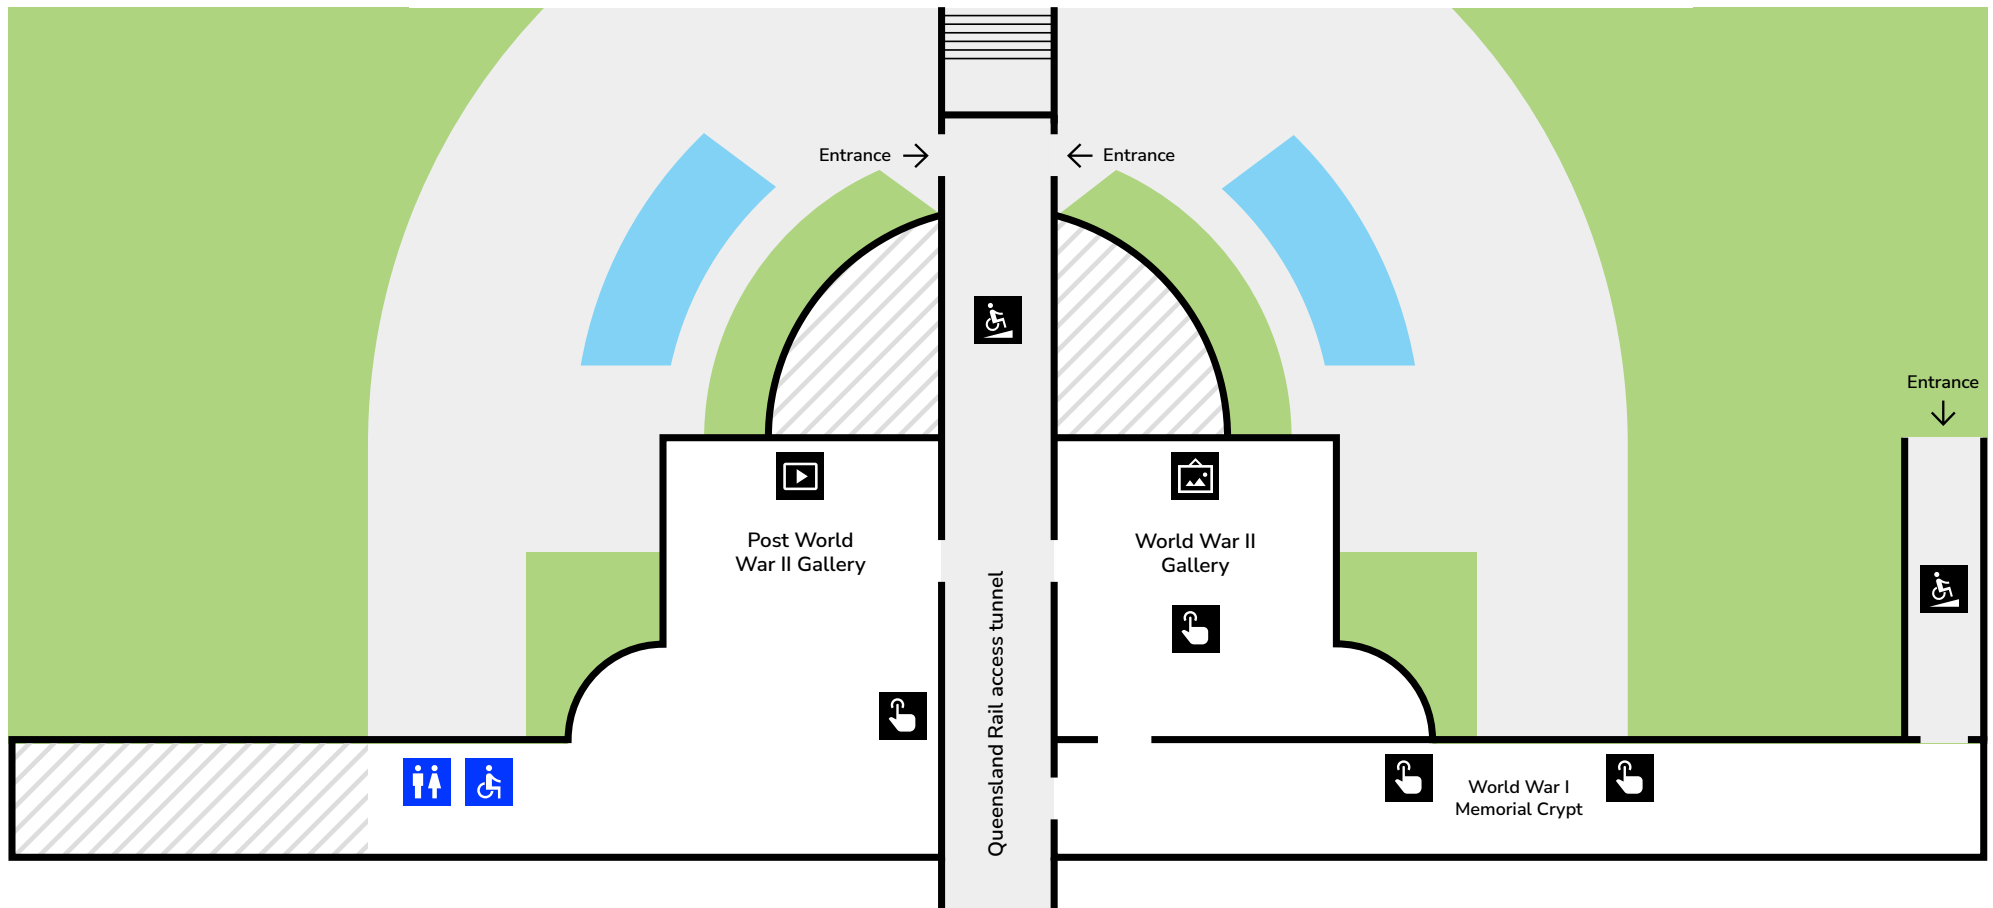

ANZAC SQUARE

ADELAIDE ST

ANN ST

	Accessible toilet		Display screen
	Toilet		Don Ross mosaic (exhibited annually)
	Accessible entrance		Interactive screen

[anzacsquare.qld.gov.au](http://anzacsquare.qld.gov.au)